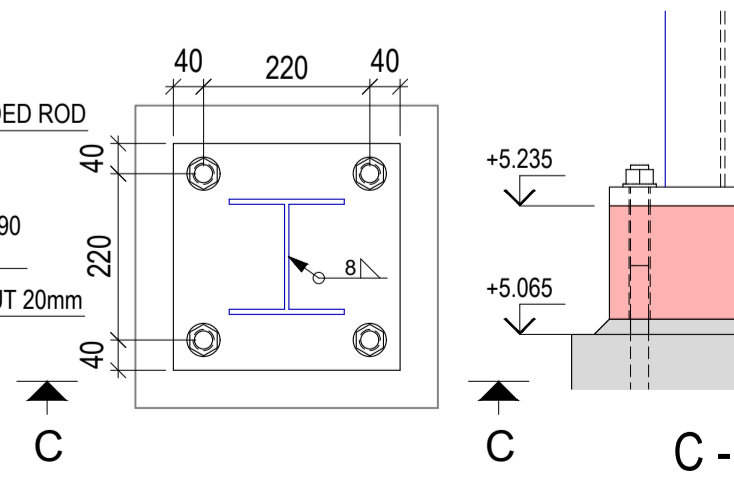

3D VIEW
Scale 1:60

3D VIEW
Scale 1:60

3D VIEW
Scale 1:60

3D VIEW
Scale 1:60

ANCHOR PLAN
Scale: 1:50

C1 - SHS150x8 BASE PLATE
Scale: 1:10

C2 - RHS200x150x8/10 BASE PLATE
Scale: 1:10

C3 - UC152x23/30 BASE PLATE
Scale: 1:10

C4 - UC152x23/30 BASE PLATE (GL JA)
Scale: 1:10

C5 - SHS150x8 BASE PLATE (GL JA)
Scale: 1:10

C7 - PFC150x75x18 BASE PLATE
Scale: 1:10

C6 - RHS200x150x8 BASE PLATE (GL JA)
Scale: 1:10

FIRST FLOOR PLAN
Scale: 1:50