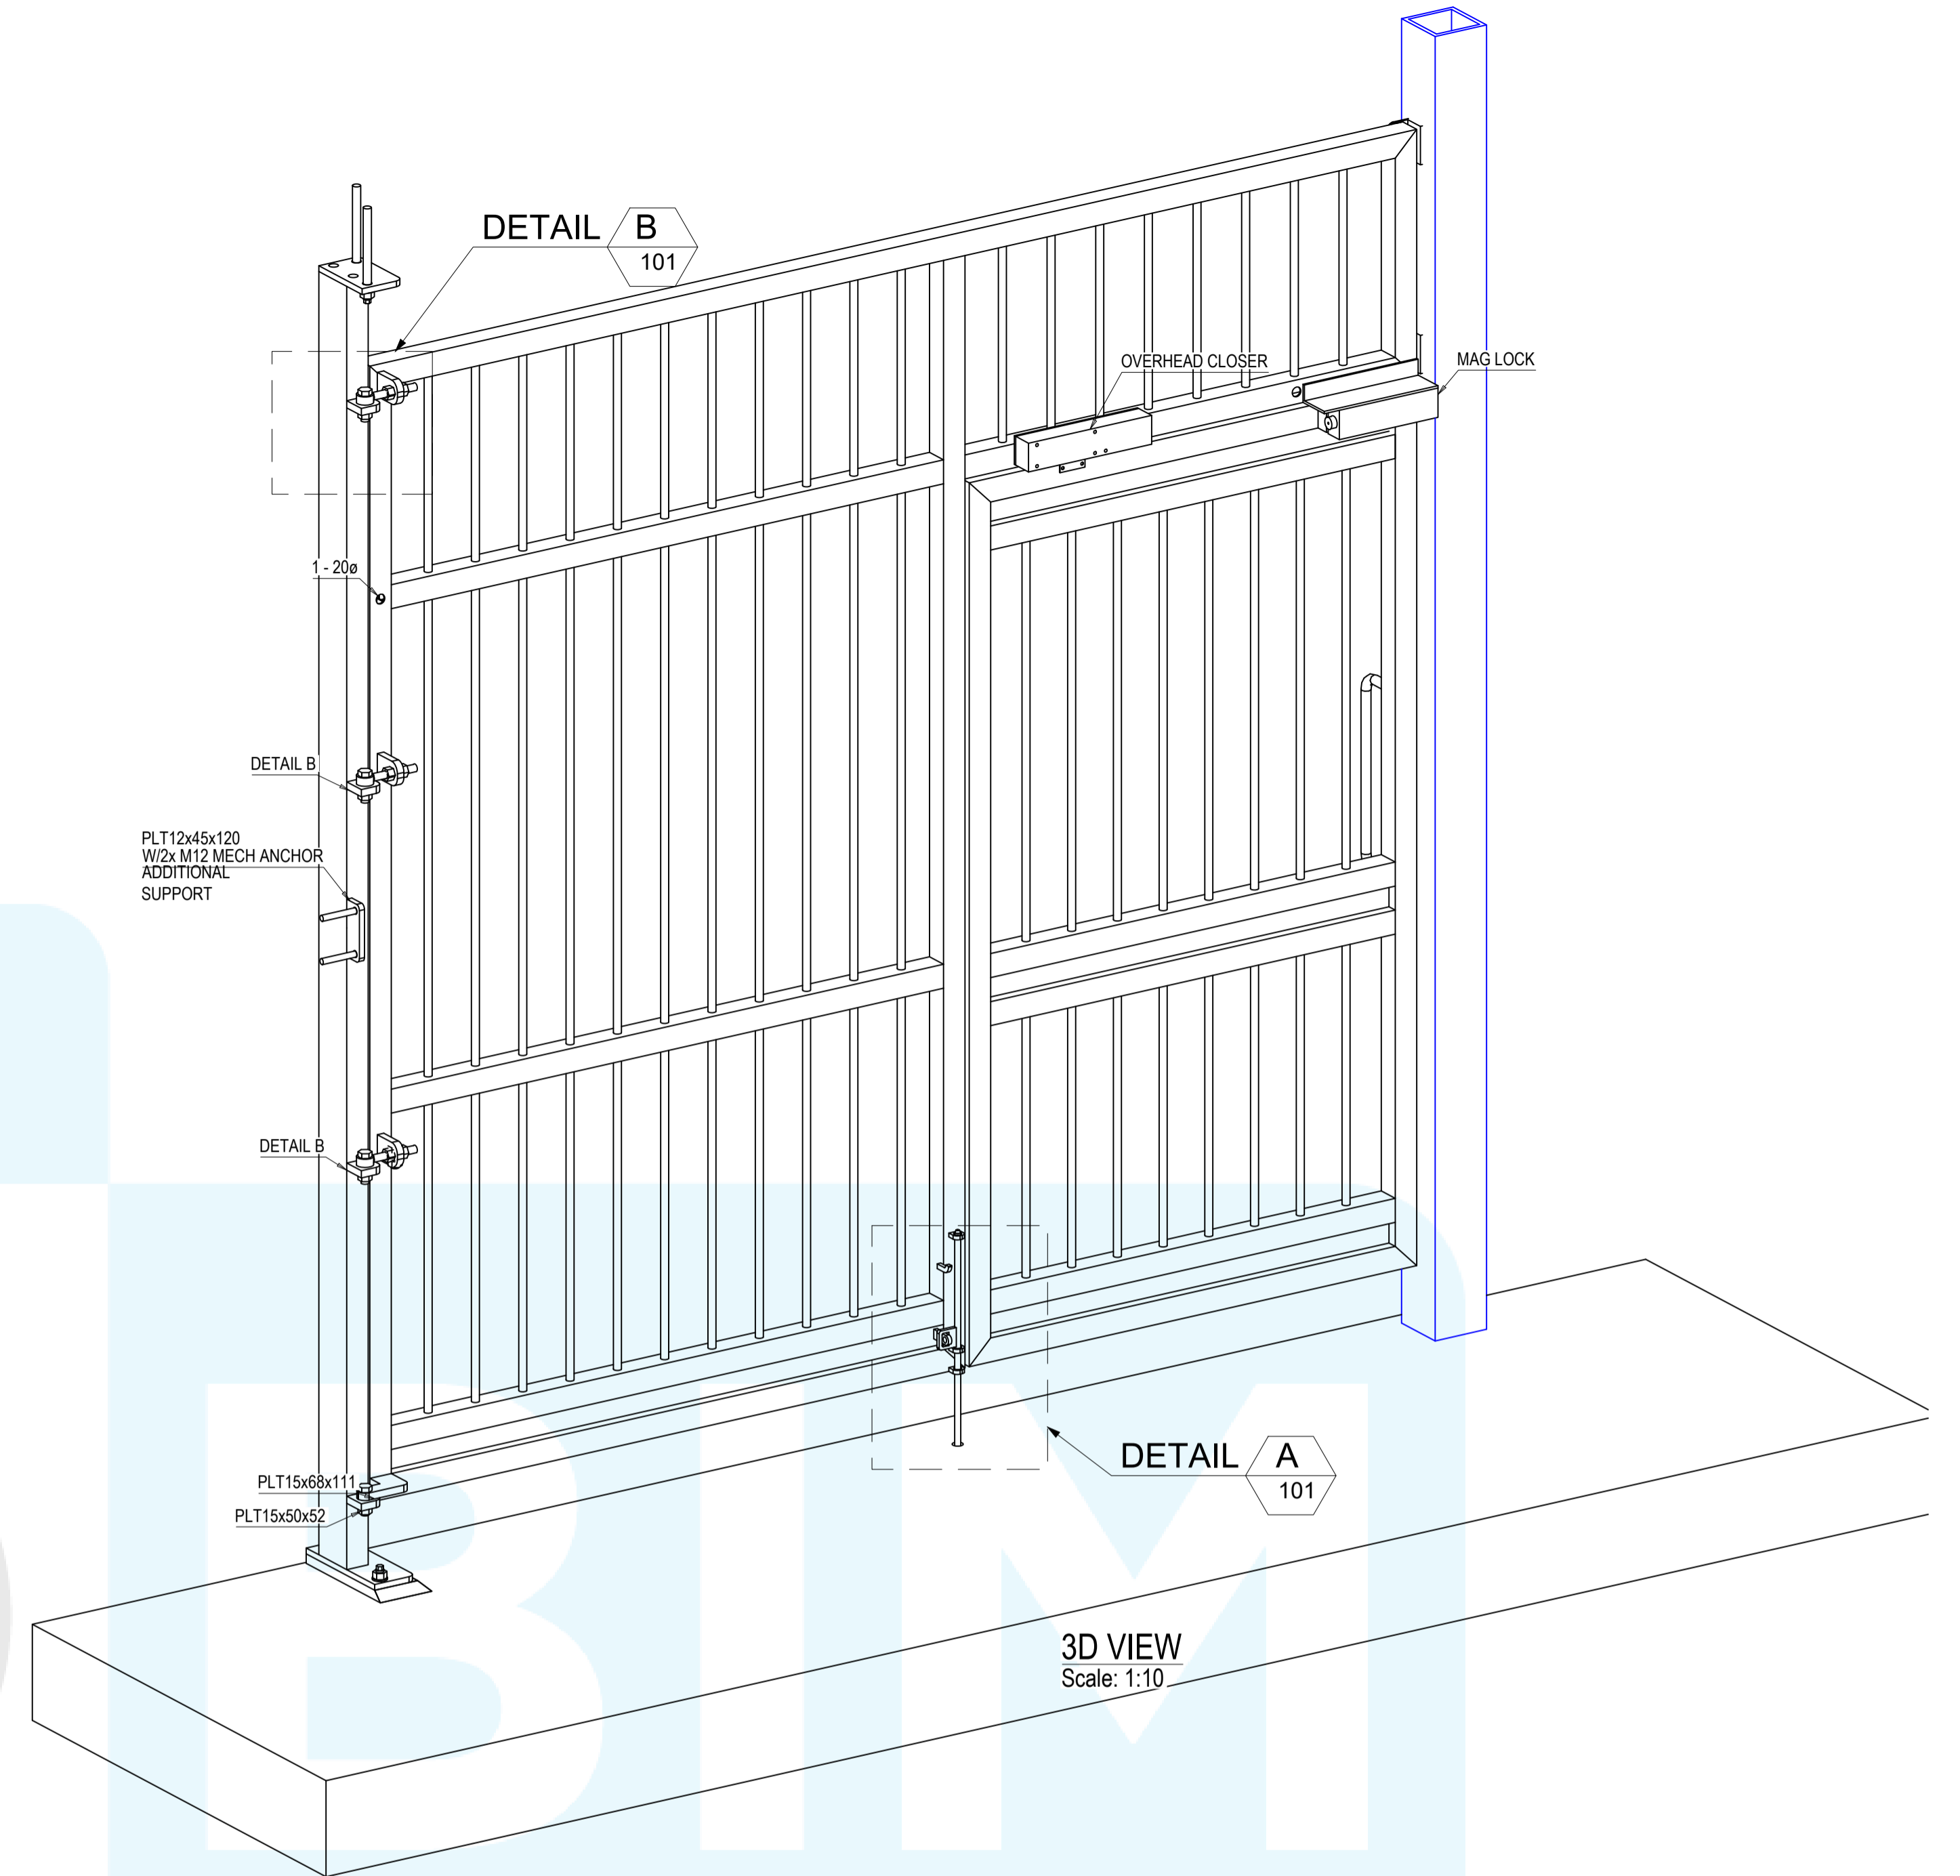

3D VIEW  
Scale: 1:10

3D VIEW  
Scale: 1:10

A  
101  
DETAIL  
Scale: 1:3

AUTOMATIC GATE CLOSER / ACCESS CONTROL - GATE TOP VIEW - FROM INSIDE  
Scale 1:5

B - B

B  
101  
DETAIL  
Scale: 1:3

DETAIL A - FRONT  
Scale: 1:3

A - A

**ENTRANCE GATE - RAILING TYPE 10 - FRONT VIEW**  
Scale: 1:10

**C-C**  
Scale: 1:10

STREET THIS SIDE

**A-A**  
Scale: 1:10