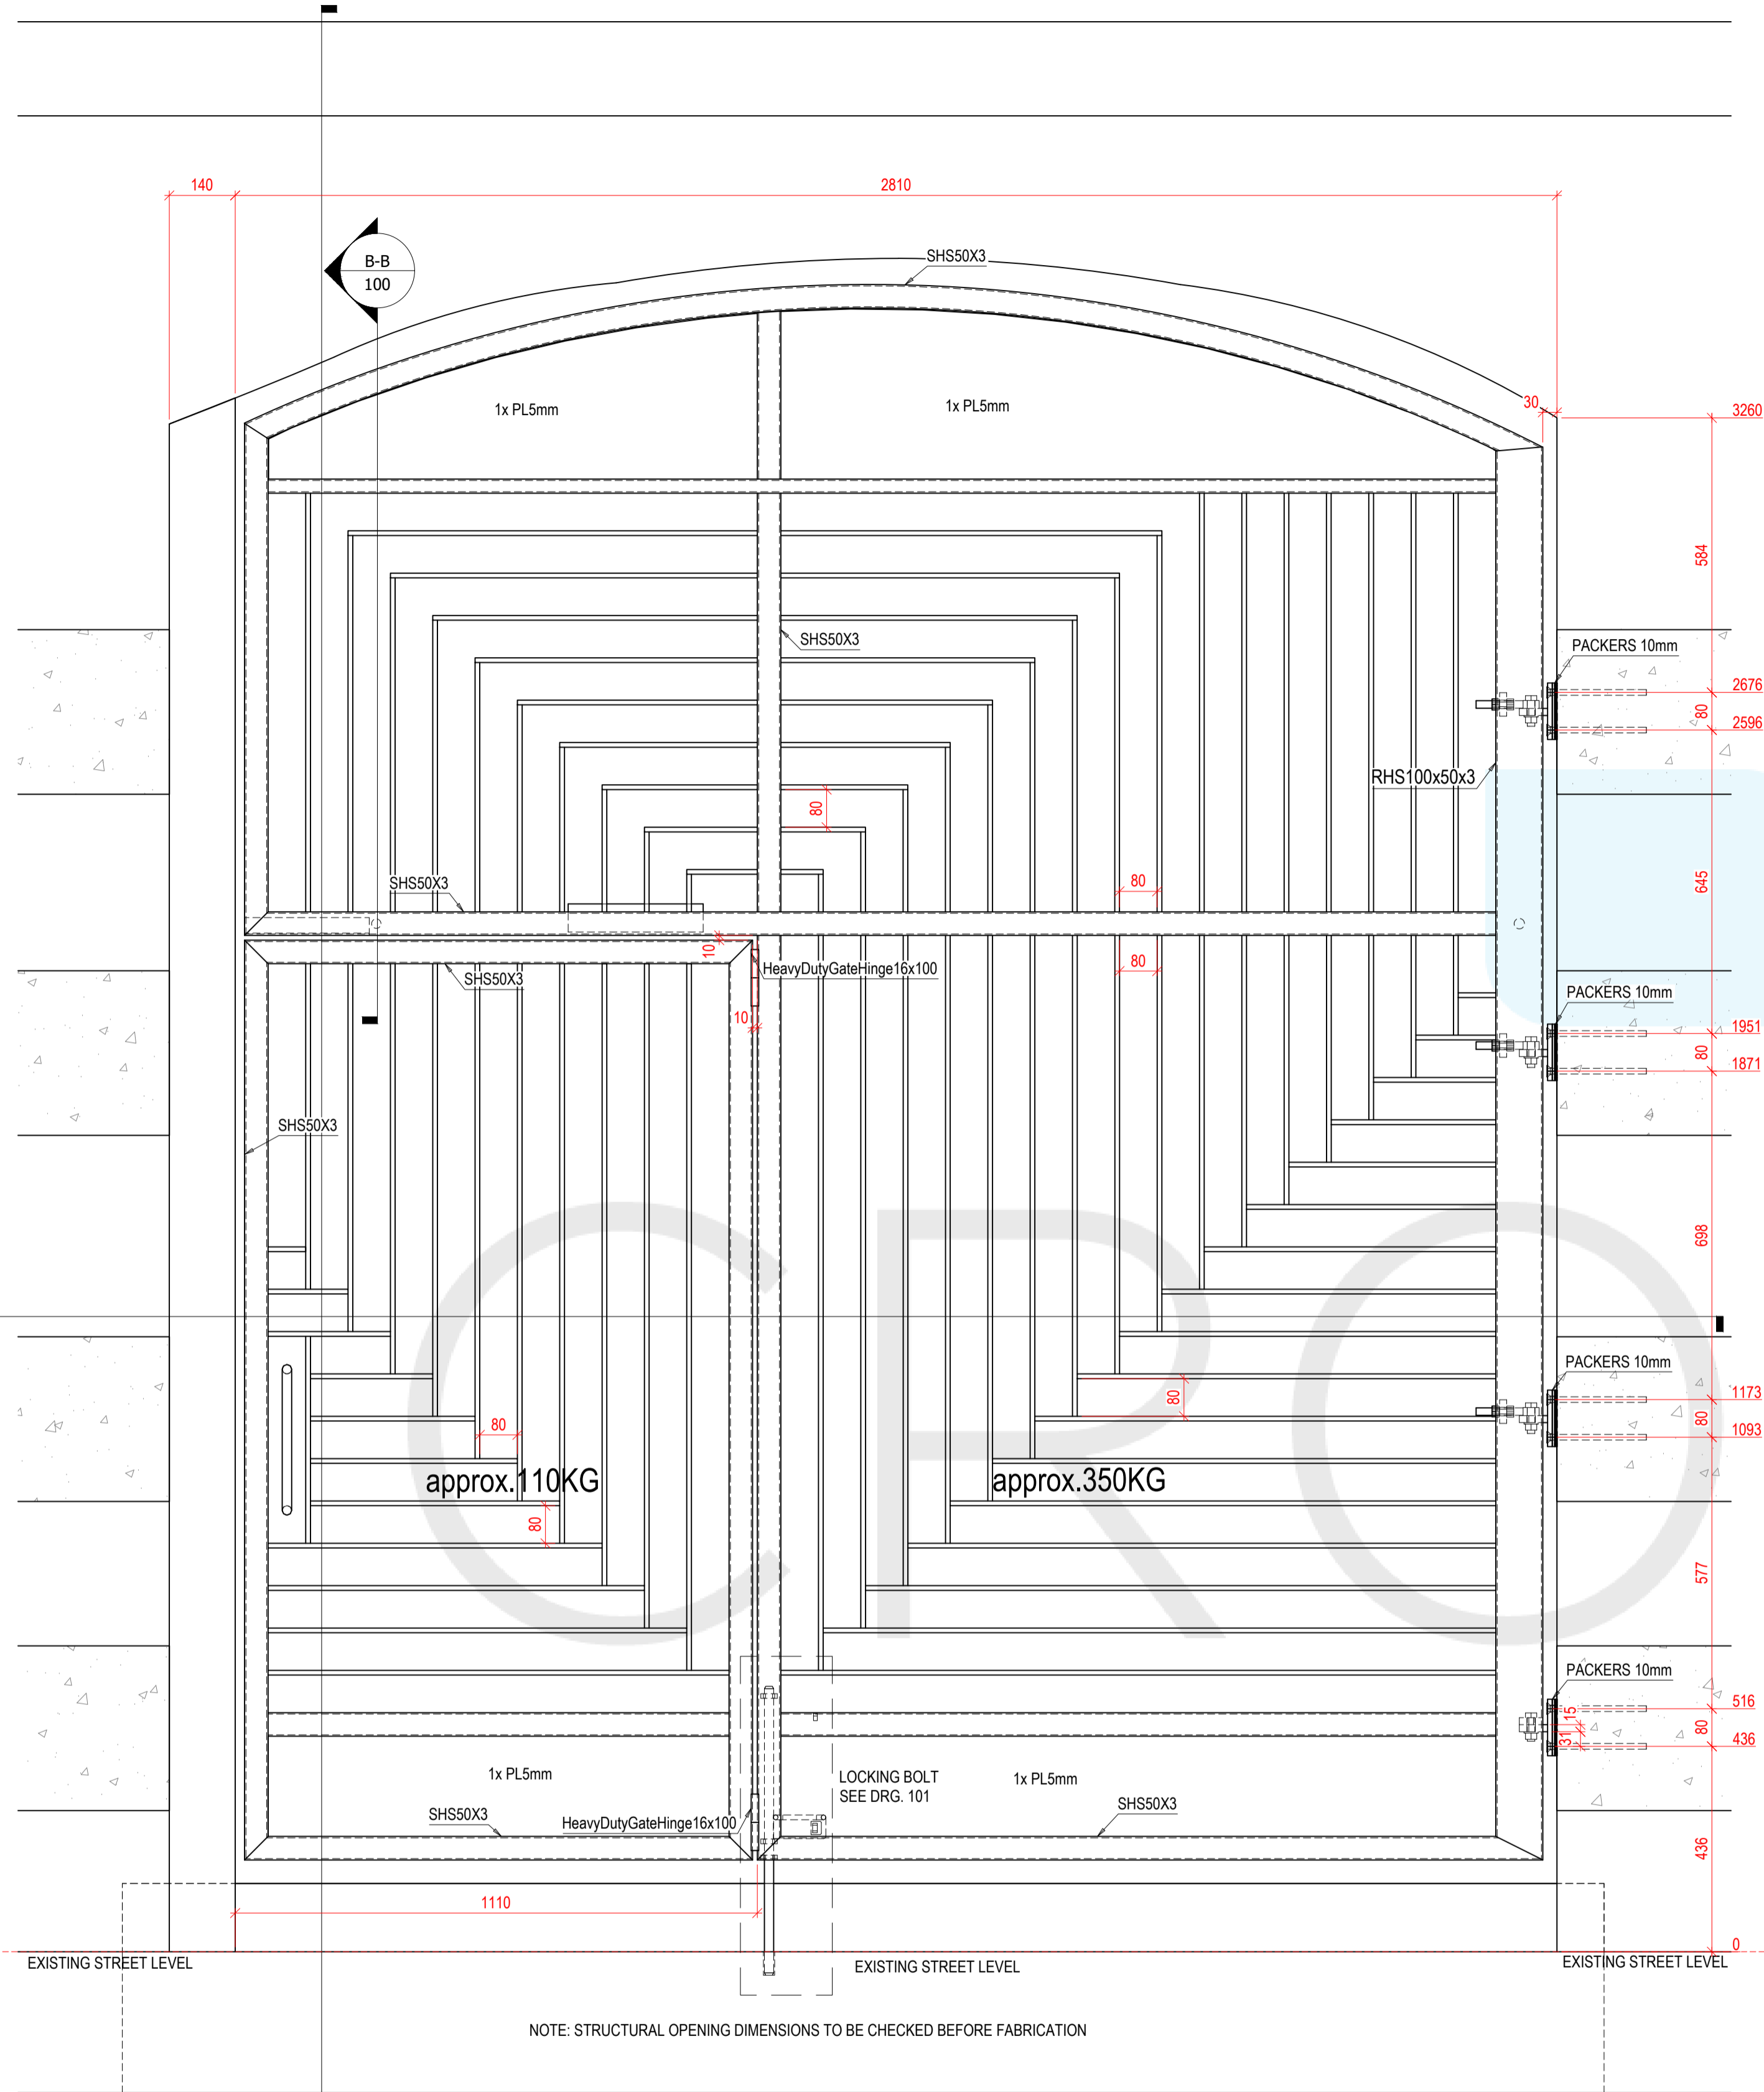

3D VIEW  
Scale: 1:10

3D VIEW  
Scale: 1:10

A  
101  
DETAIL  
Scale: 1:3

AUTOMATIC GATE CLOSER / ACCESS CONTROL - GATE TOP VIEW - FROM INSIDE  
Scale 1:5

B - B

B  
101  
DETAIL  
Scale: 1:3

DETAIL A - FRONT  
Scale: 1:3

A - A

**ENTRANCE GATE - RAILING TYPE 10 - FRONT VIEW**  
Scale: 1:10

**C-C**  
Scale: 1:10

STREET THIS SIDE

**A-A**  
Scale: 1:10