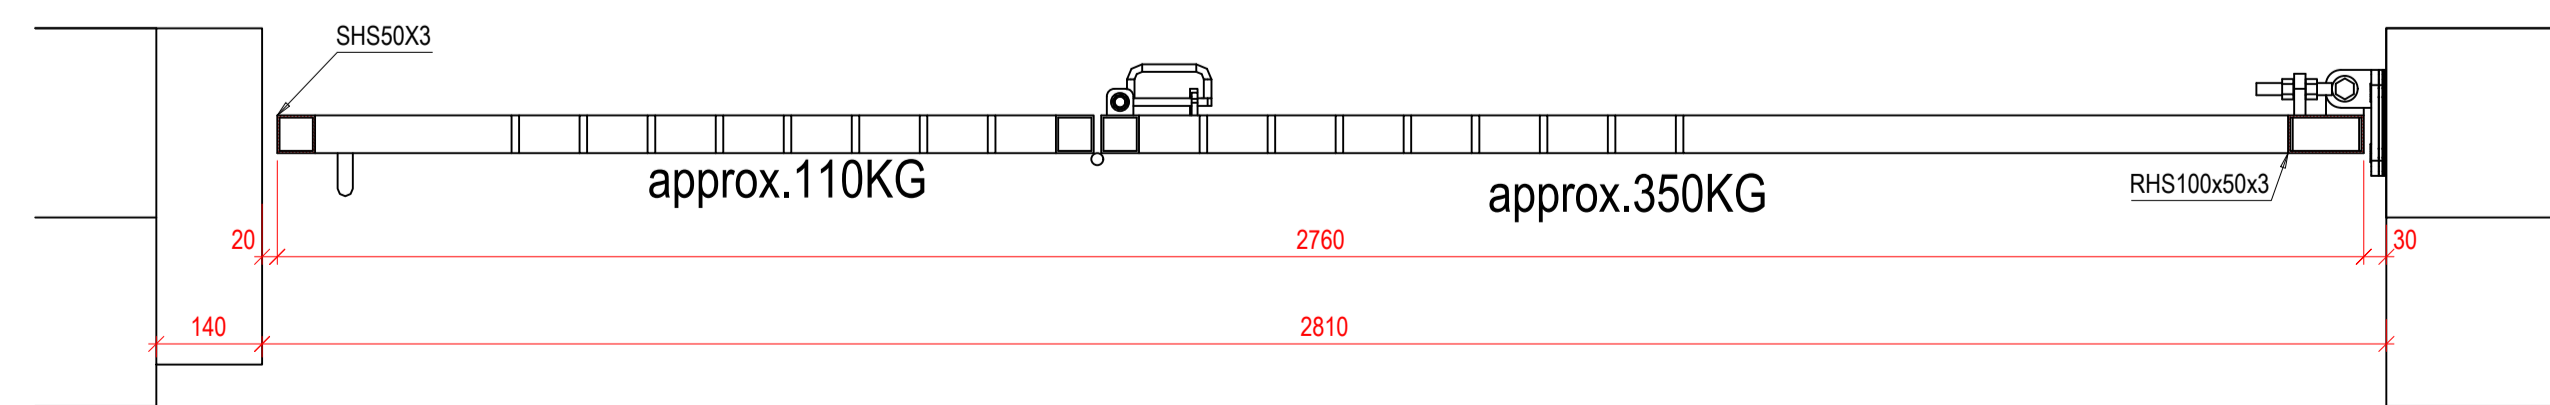

3D VIEW  
Scale: 1:10

3D VIEW  
Scale: 1:10

A  
101  
DETAIL  
Scale: 1:3

AUTOMATIC GATE CLOSER / ACCESS CONTROL - GATE TOP VIEW - FROM INSIDE  
Scale 1:5

B - B

B  
101  
DETAIL  
Scale: 1:3

DETAIL A - FRONT  
Scale: 1:3

A - A

**ENTRANCE GATE - RAILING TYPE 10 - FRONT VIEW**  
Scale: 1:10

**C-C**  
Scale: 1:10

STREET THIS SIDE

**A-A**  
Scale: 1:10