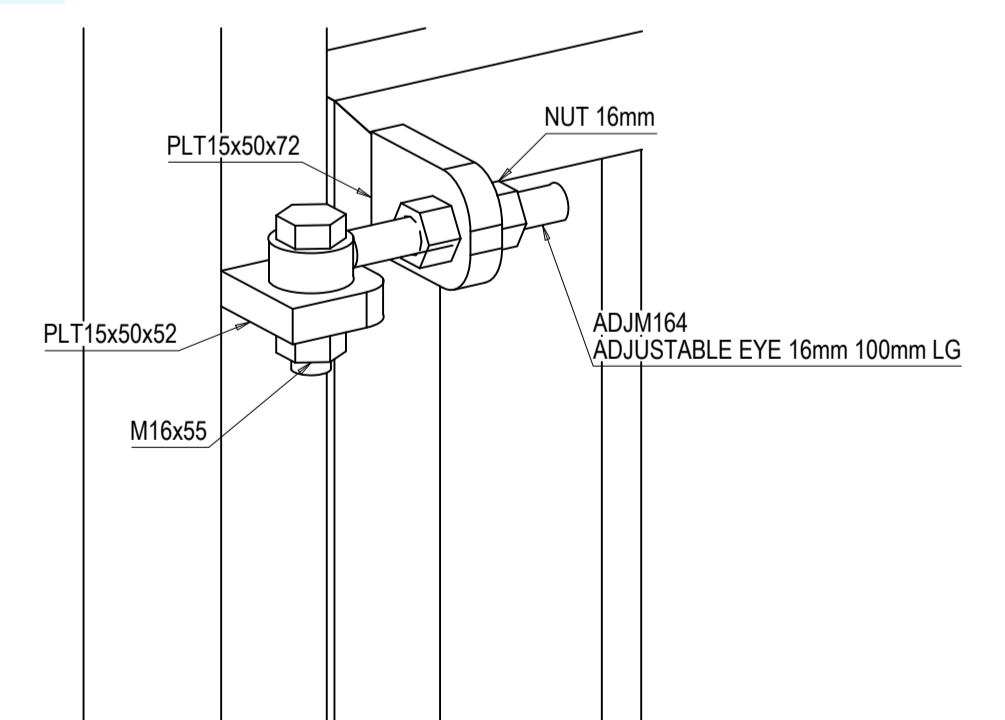

3D VIEW  
Scale: 1:10

3D VIEW  
Scale: 1:10

A  
101  
DETAIL  
Scale: 1:3

AUTOMATIC GATE CLOSER / ACCESS CONTROL - GATE TOP VIEW - FROM INSIDE  
Scale 1:5

B - B

B  
101  
DETAIL  
Scale: 1:3

DETAIL A - FRONT  
Scale: 1:3

A - A

**ENTRANCE GATE - RAILING TYPE 10 - FRONT VIEW**  
Scale: 1:10

**C-C**  
Scale: 1:10

STREET THIS SIDE

**A-A**  
Scale: 1:10