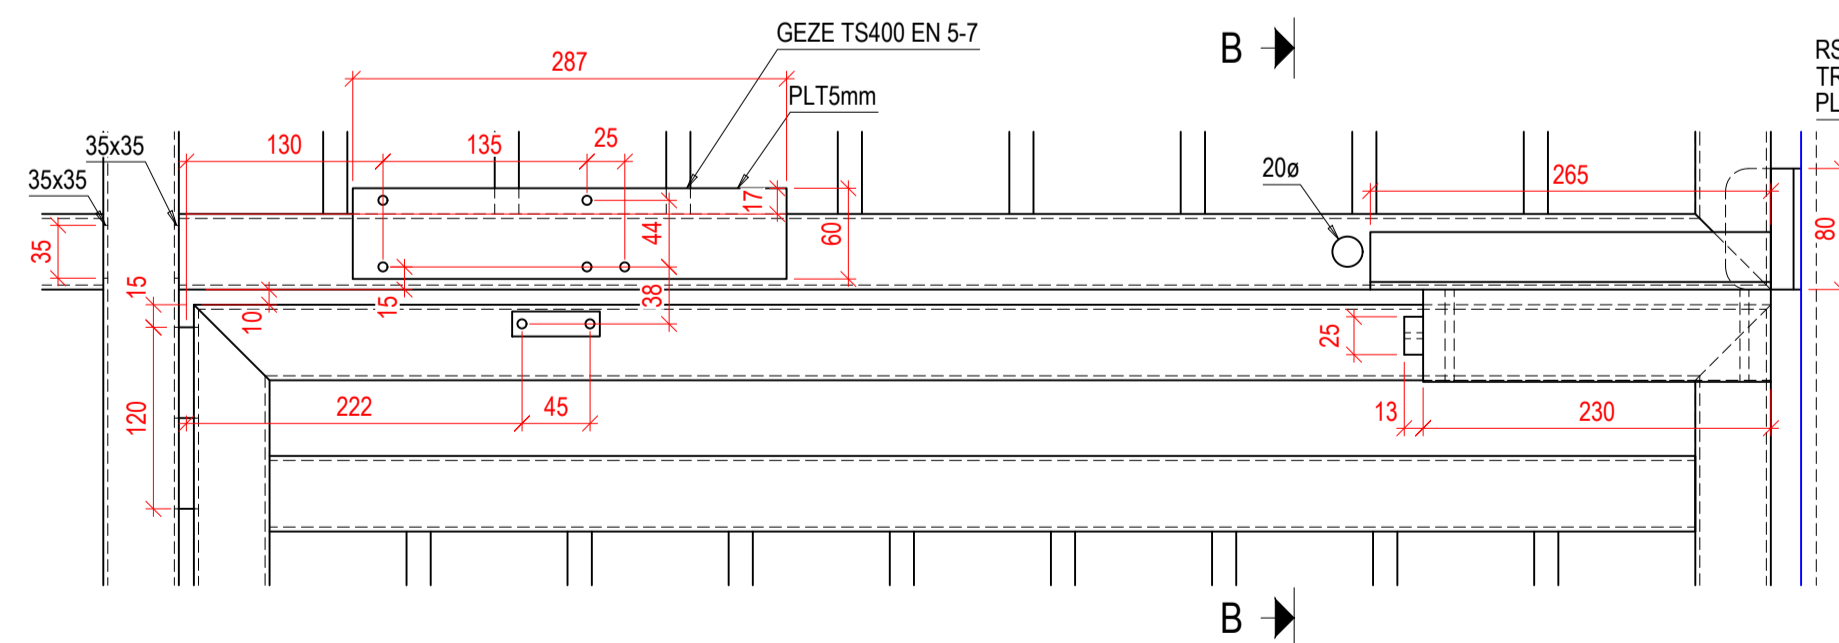

3D VIEW  
Scale: 1:10

3D VIEW  
Scale: 1:10

A  
101  
DETAIL  
Scale: 1:3

AUTOMATIC GATE CLOSER / ACCESS CONTROL - GATE TOP VIEW - FROM INSIDE  
Scale 1:5

B - B

B  
101  
DETAIL  
Scale: 1:3

DETAIL A - FRONT  
Scale: 1:3

A - A

**ENTRANCE GATE - RAILING TYPE 10 - FRONT VIEW**  
Scale: 1:10

**C-C**  
Scale: 1:10

STREET THIS SIDE

**A-A**  
Scale: 1:10