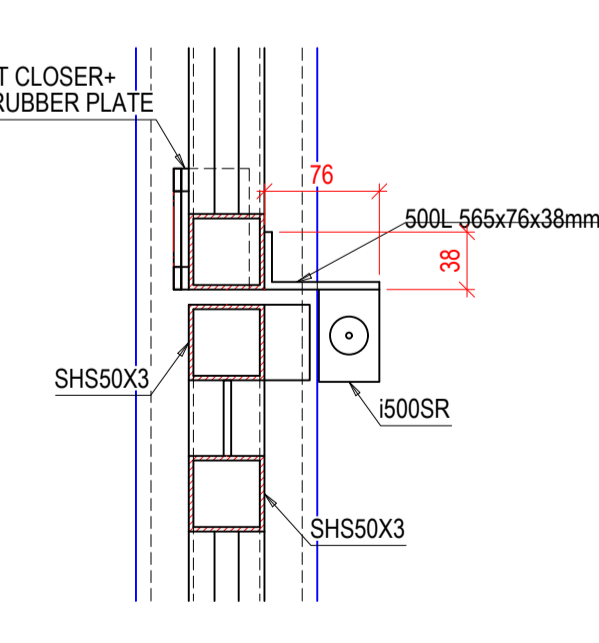

3D VIEW  
Scale: 1:10

3D VIEW  
Scale: 1:10

A  
101  
DETAIL  
Scale: 1:3

AUTOMATIC GATE CLOSER / ACCESS CONTROL - GATE TOP VIEW - FROM INSIDE  
Scale 1:5

B - B

B  
101  
DETAIL  
Scale: 1:3

DETAIL A - FRONT  
Scale: 1:3

A - A

**ENTRANCE GATE - RAILING TYPE 10 - FRONT VIEW**  
Scale: 1:10

**C-C**  
Scale: 1:10

STREET THIS SIDE

**A-A**  
Scale: 1:10