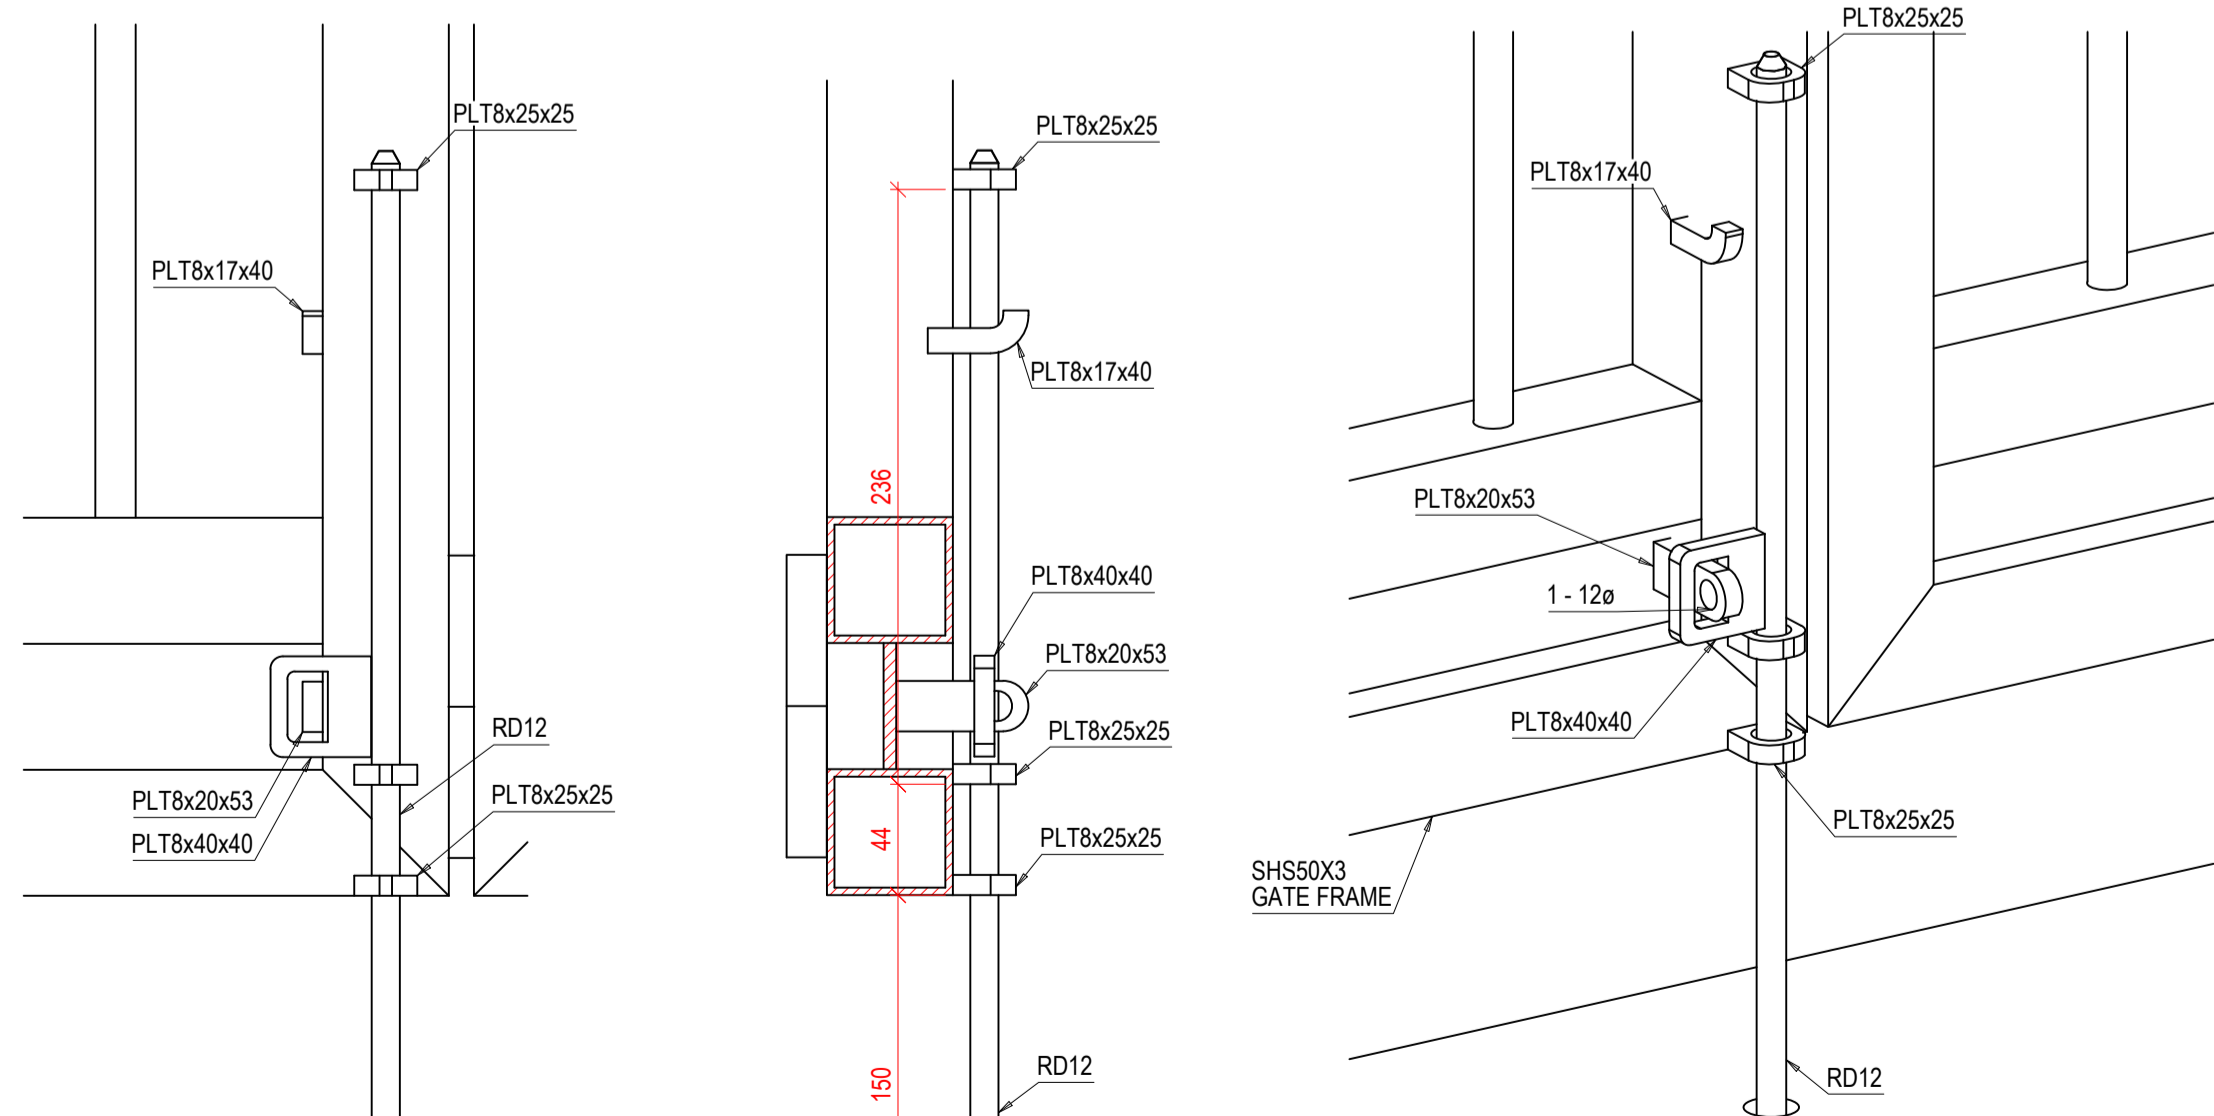

3D VIEW  
Scale: 1:10

3D VIEW  
Scale: 1:10

A  
101  
DETAIL  
Scale: 1:3

AUTOMATIC GATE CLOSER / ACCESS CONTROL - GATE TOP VIEW - FROM INSIDE  
Scale 1:5

B - B

B  
101  
DETAIL  
Scale: 1:3

DETAIL A - FRONT  
Scale: 1:3

A - A

**ENTRANCE GATE - RAILING TYPE 10 - FRONT VIEW**  
Scale: 1:10

**C-C**  
Scale: 1:10

STREET THIS SIDE

**A-A**  
Scale: 1:10